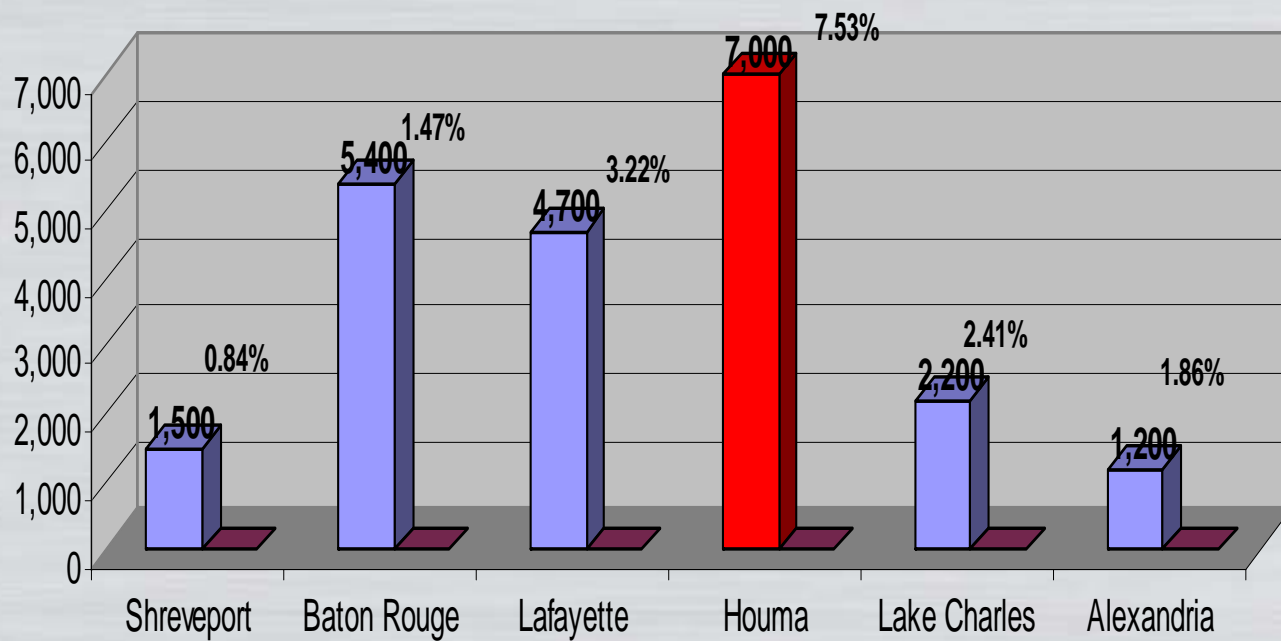

Unemployment **2.6 %**
Rate

Source: LDOL (February 2007)

Unemployment Rate Comparison

February 2007

Source: LA DOL 2007

Three Year Employment Increase Comparison

Source: LDOL

We're a great place to live and work