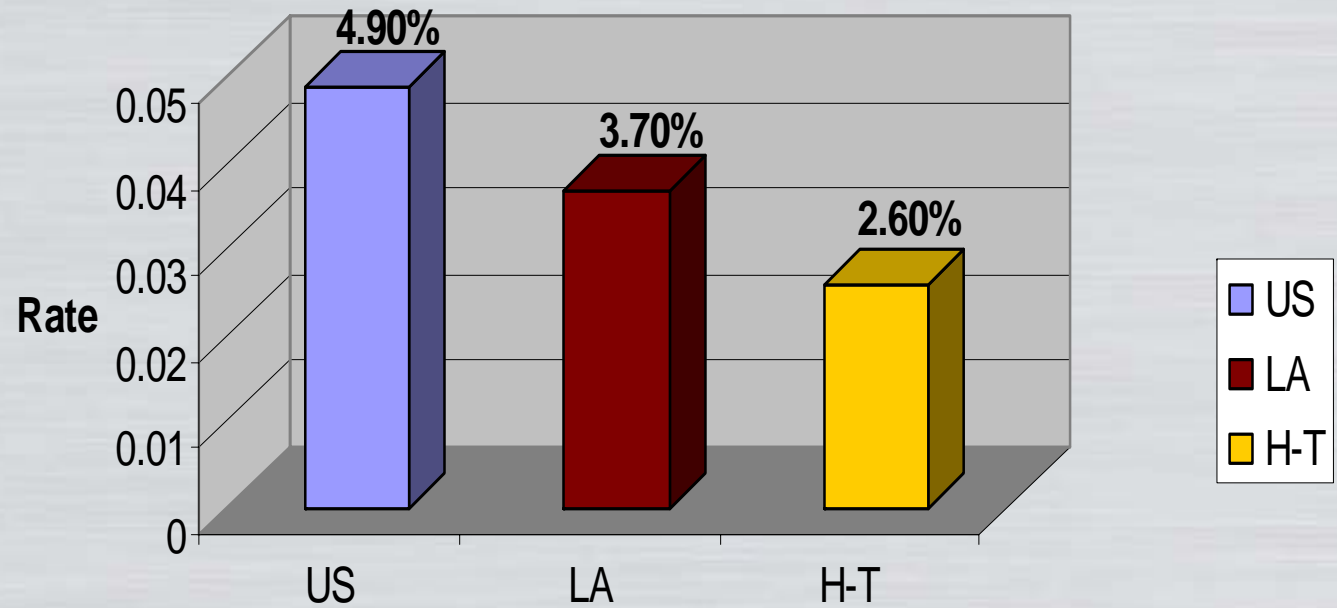

Schlumberger

Chet Morrison
CONTRACTORS
PIPELINE • CONSTRUCTION • FABRICATION

Benoit

**OFFSHORE SPECIALTY
FABRICATORS, INC.**

PRIDE

Houma MSA

(Terrebonne & Lafourche)

Labor Force **96,885**

Unemployment **2.6 %**
Rate

Source: LDOL (February 2007)

Unemployment Rate Comparison

February 2007

Source: LA DOL 2007

Three Year Employment Increase Comparison

Source: LDOL

We're a great place to live and work